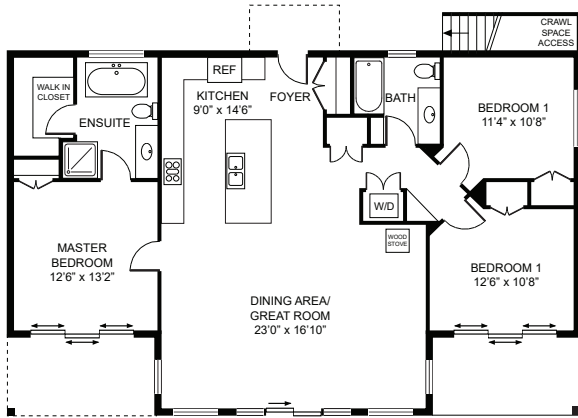

Pacific Homes

Building your trust. Building your dream home.

1 800 667 3511 | pacific-homes.com

CASCADE Package

MAIN FLOOR:
1,418 SQ FT

WIDTH: 50'
DEPTH: 32'

THE CASCADE PACKAGE | This modern, one-story house plan has a delightfully sunny great room that is showcased by the large floor to ceiling windows creating a glass wall effect. The main floor living area is both spacious and comfortable creating an airy feel. It features an oversized master bedroom that has a large walk in closet and a stunning ensuite bathroom. The clean lines and balance are on display around the kitchen, dining and living areas. Continuing the balance of the home's design, the great Room is flanked by two bedrooms and a shared bathroom.

MAIN FLOOR

FOUNDATION