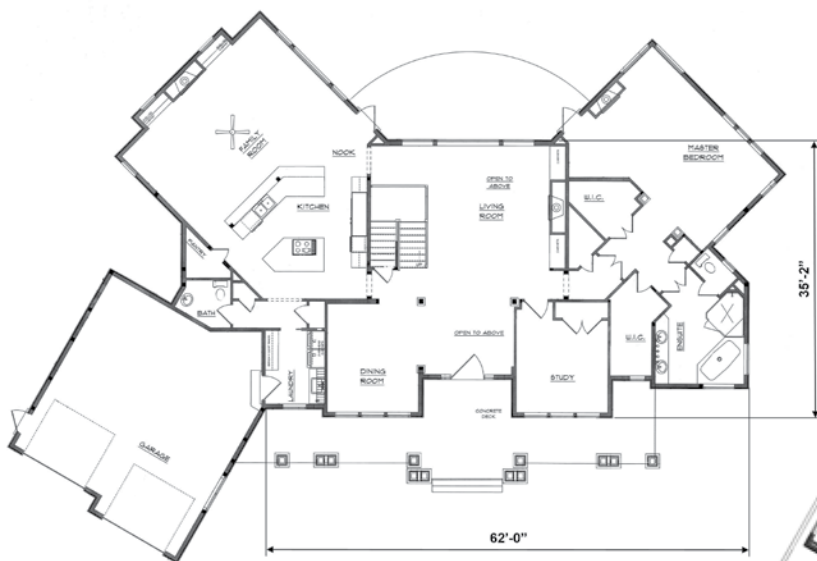

Pacific Homes

Building your trust. Building your dream home.

Custom Home and Cottage Packages

1-800-667-3511
pacific-homes.com

RICHMOND Package

MAIN FLOOR

2,824 SQ FT

UPPER FLOOR

1,176 SQ FT

GARAGE

700 SQ FT

BONUS ROOM

423 SQ FT

THE RICHMOND PACKAGE | This glamorous design boasts a grandiose entrance into the two storey living room with marvelously large windows that look out to the incredible view. Featuring a luxurious master suite, three more bedrooms and an additional bonus room over the garage, this home is perfect for bigger families.

MAIN FLOOR

UPPER FLOOR

RICHMOND Package

MAIN FLOOR

UPPER FLOOR

Pacific Homes

Building your trust. Building your dream home.