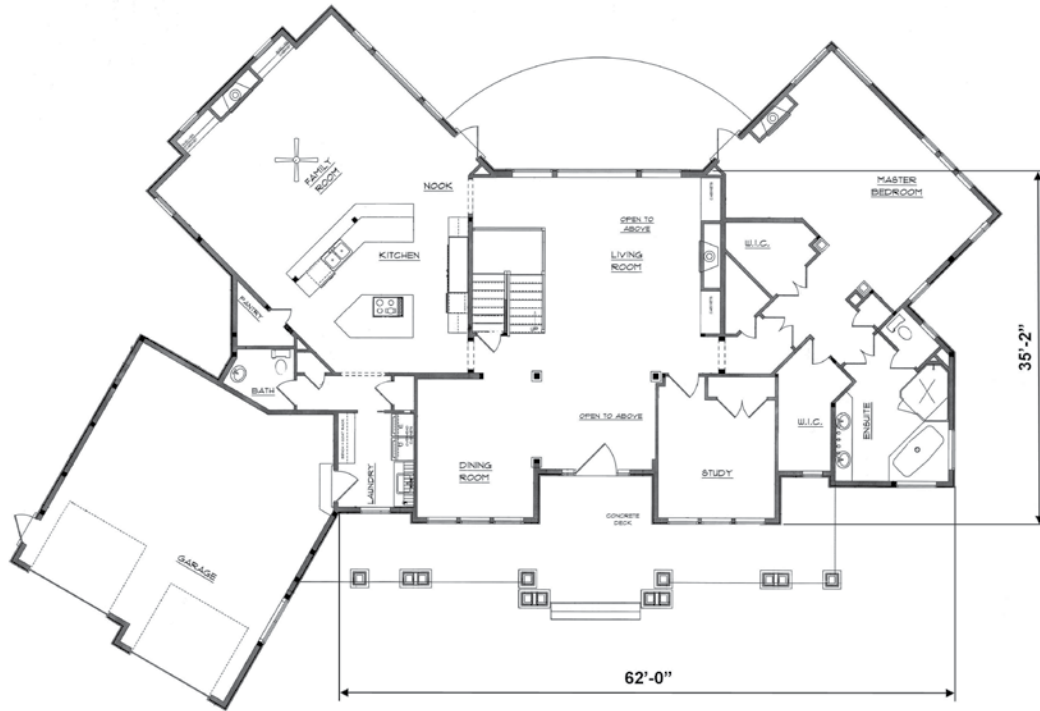

Pacific Homes

Building your trust. Building your dream home.

Custom Home and Cottage Packages

1-800-667-3511
pacific-homes.com

RICHMOND Package

MAIN FLOOR

2,824 SQ FT

UPPER FLOOR

1,176 SQ FT

GARAGE

700 SQ FT

BONUS ROOM

423 SQ FT

THE RICHMOND PACKAGE | This glamorous design boasts a grandiose entrance into the two storey living room with marvelously large windows that look out to the incredible view. Featuring a luxurious master suite, three more bedrooms and an additional bonus room over the garage, this home is perfect for bigger families.

MAIN FLOOR

UPPER FLOOR

RICHMOND Package

MAIN FLOOR

UPPER FLOOR

Pacific Homes

Building your trust. Building your dream home.