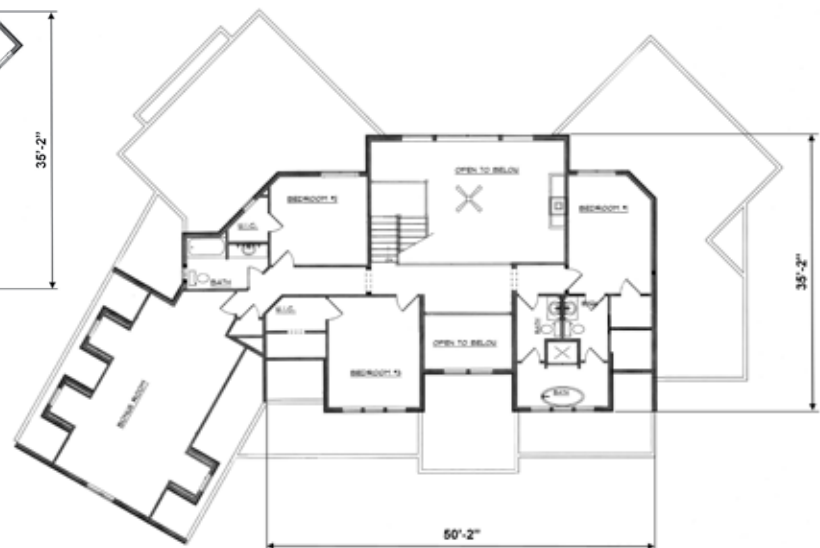

Pacific Homes

Building your trust. Building your dream home.

Custom Home and Cottage Packages

1-800-667-3511
pacific-homes.com

RICHMOND Package

MAIN FLOOR

2,824 SQ FT

UPPER FLOOR

1,176 SQ FT

GARAGE

700 SQ FT

BONUS ROOM

423 SQ FT

THE RICHMOND PACKAGE | This glamorous design boasts a grandiose entrance into the two storey living room with marvelously large windows that look out to the incredible view. Featuring a luxurious master suite, three more bedrooms and an additional bonus room over the garage, this home is perfect for bigger families.

MAIN FLOOR

UPPER FLOOR

RICHMOND Package

MAIN FLOOR

UPPER FLOOR

Pacific Homes

Building your trust. Building your dream home.