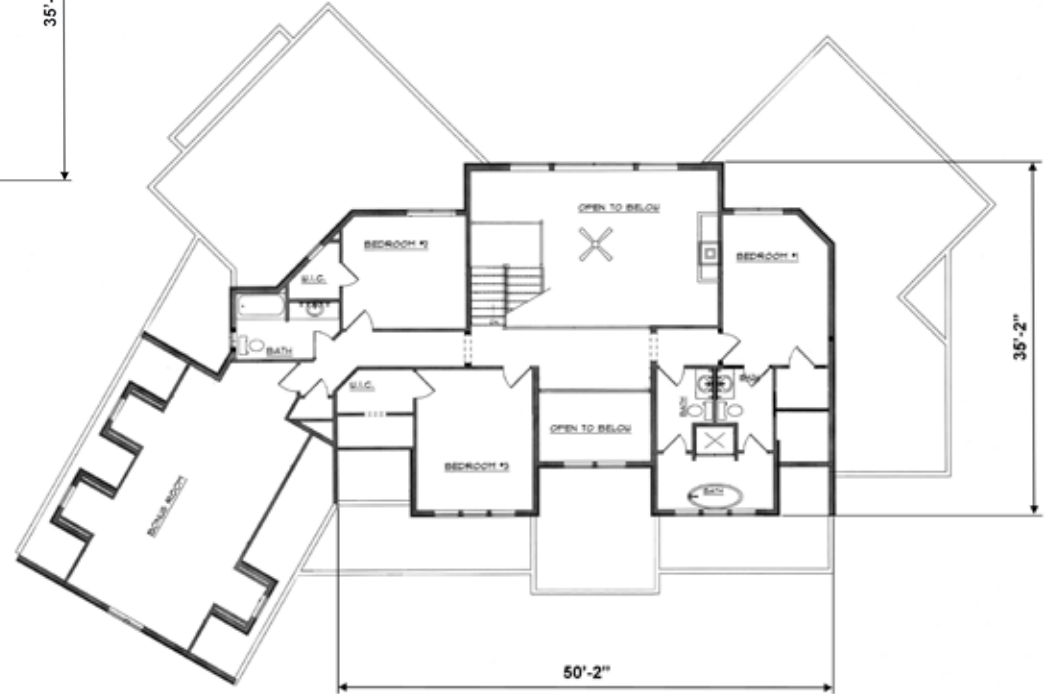

1,176 SQ FT

GARAGE

700 SQ FT

BONUS ROOM

423 SQ FT

THE RICHMOND PACKAGE | This glamorous design boasts a grandiose entrance into the two storey living room with marvelously large windows that look out to the incredible view. Featuring a luxurious master suite, three more bedrooms and an additional bonus room over the garage, this home is perfect for bigger families.

MAIN FLOOR

UPPER FLOOR

RICHMOND Package

MAIN FLOOR

UPPER FLOOR

Pacific Homes

Building your trust. Building your dream home.