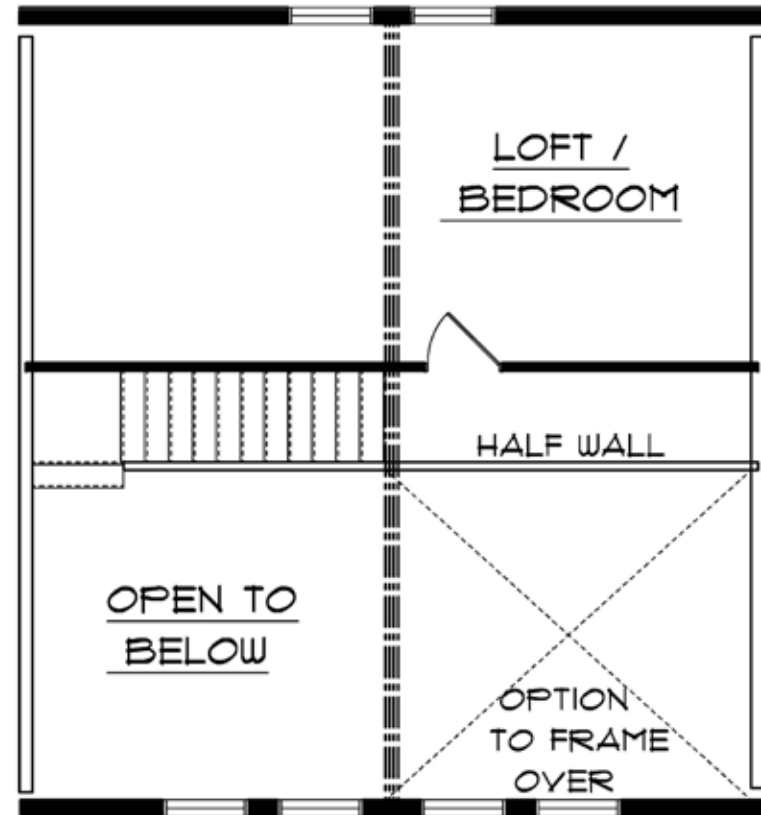

356 SQ FT

THE LAKEWOOD PACKAGE | This appealing cottage has all the necessities laid-out on the main floor and a loft above for additional space with allowances built into the design for even more living space in the loft area if desired. The front large windows and covered porch add vastly to this cottages ambiance.

MAIN FLOOR

UPPER FLOOR

LAKWOOD Package

MAIN FLOOR

UPPER FLOOR