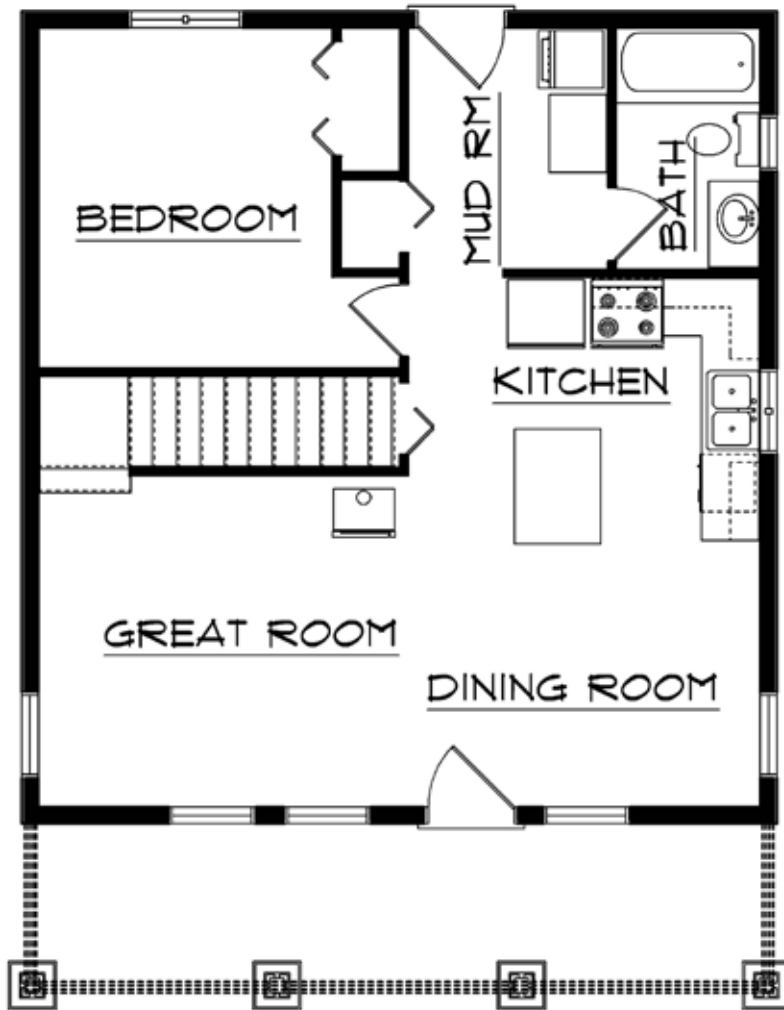

356 SQ FT

THE LAKEWOOD PACKAGE | This appealing cottage has all the necessities laid-out on the main floor and a loft above for additional space with allowances built into the design for even more living space in the loft area if desired. The front large windows and covered porch add vastly to this cottages ambiance.

MAIN FLOOR

UPPER FLOOR

LAKWOOD Package

MAIN FLOOR

UPPER FLOOR