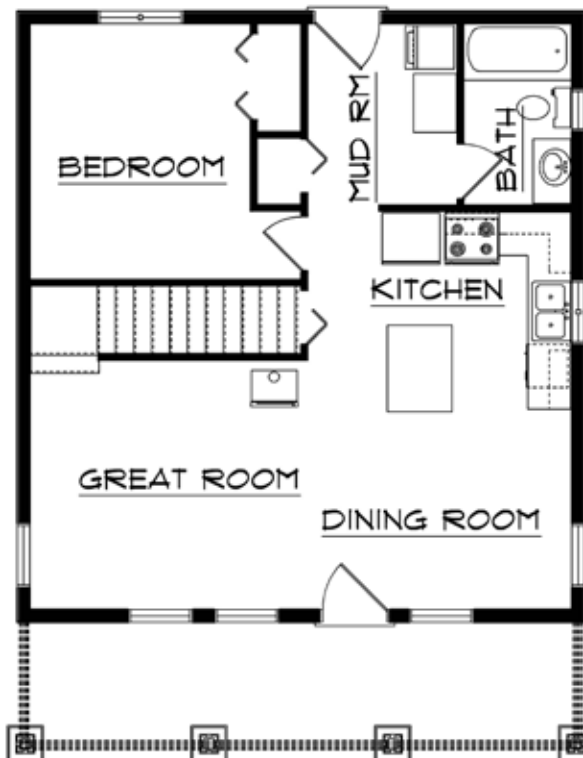

Pacific Homes

Building your trust. Building your dream home.

Custom Home and
Cottage Packages

1-800-667-3511
pacific-homes.com

LAKWOOD Package

MAIN FLOOR

728 SQ FT

UPPER FLOOR

356 SQ FT

THE LAKEWOOD PACKAGE | This appealing cottage has all the necessities laid-out on the main floor and a loft above for additional space with allowances built into the design for even more living space in the loft area if desired. The front large windows and covered porch add vastly to this cottages ambiance.

MAIN FLOOR

UPPER FLOOR

LAKWOOD Package

MAIN FLOOR

UPPER FLOOR