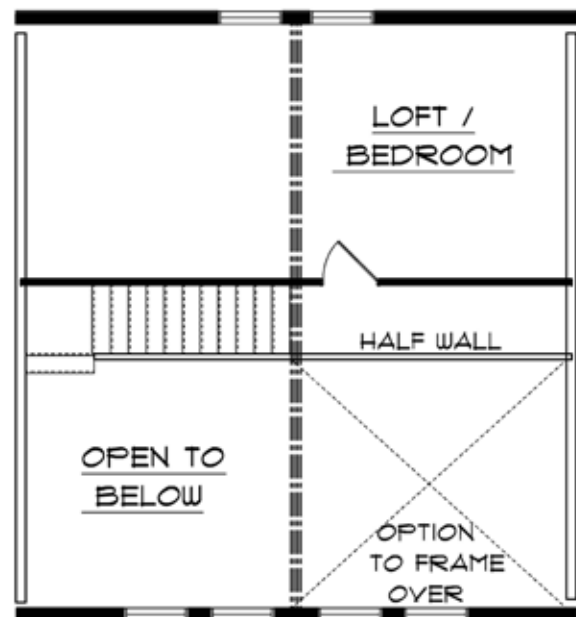

UPPER FLOOR