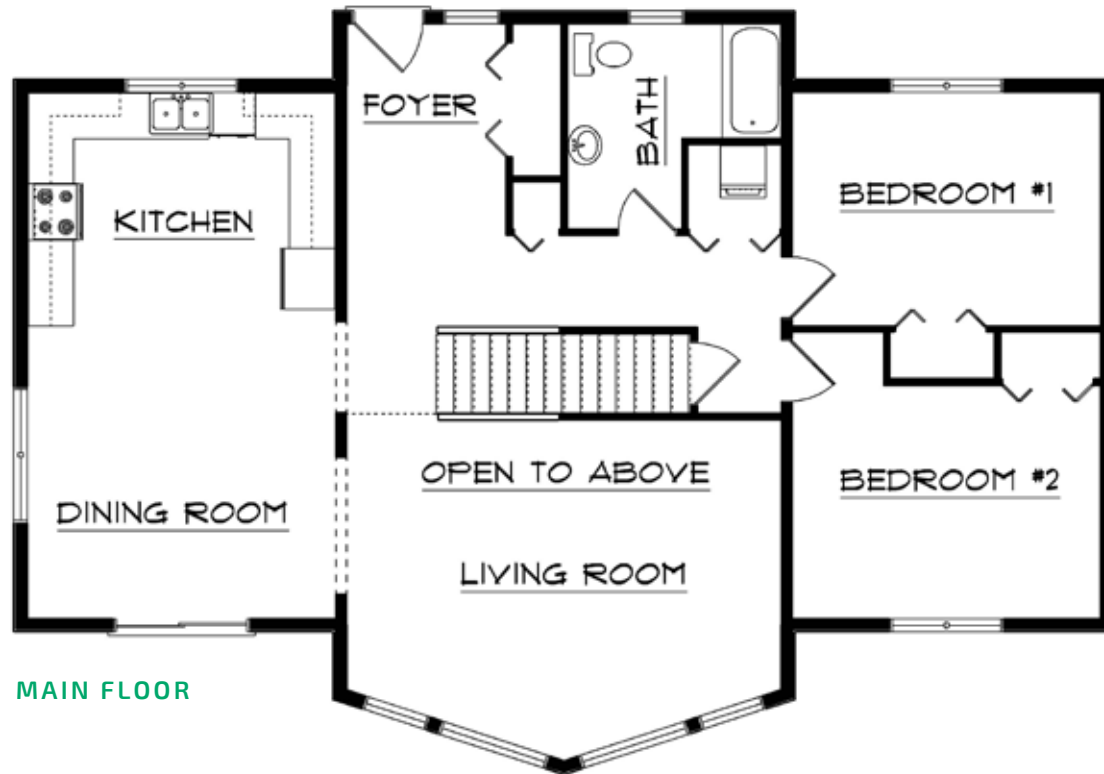

Pacific Homes

Building your trust. Building your dream home.

Custom Home and
Cottage Packages

1-800-667-3511
pacific-homes.com

HIGHLAND Package

MAIN FLOOR

1,305 SQ FT

UPPER FLOOR

320 SQ FT

THE HIGHLAND PACKAGE | This enticing three bedroom chalet design features a light-filled floor plan that compliments its straight-forward layout and comfortable atmosphere. The Highland is perfect for properties with an impressive view.

MAIN FLOOR

UPPER FLOOR

HIGHLAND Package

Pacific Homes

Building your trust. Building your dream home.