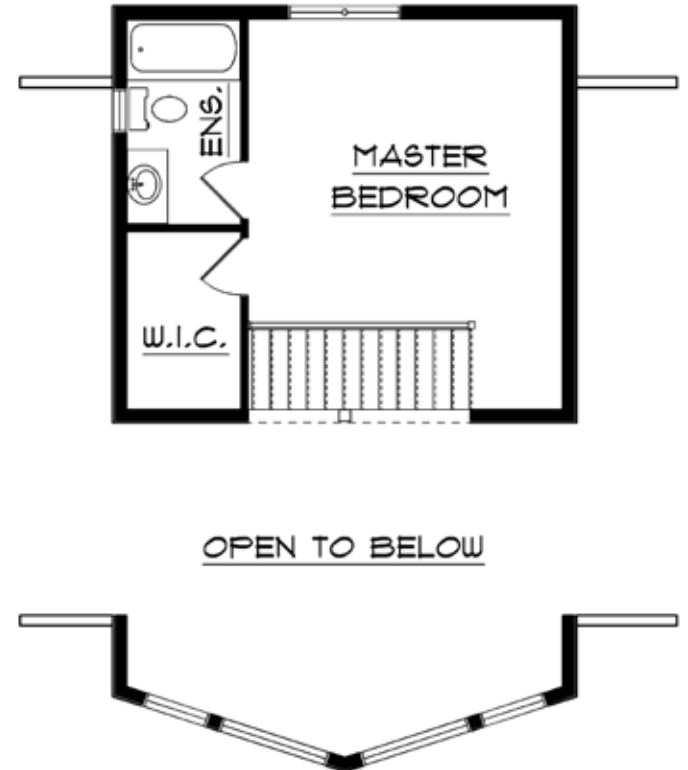

320 SQ FT

THE HIGHLAND PACKAGE | This enticing three bedroom chalet design features a light-filled floor plan that compliments its straight-forward layout and comfortable atmosphere. The Highland is perfect for properties with an impressive view.

MAIN FLOOR

UPPER FLOOR

HIGHLAND Package

Pacific Homes

Building your trust. Building your dream home.