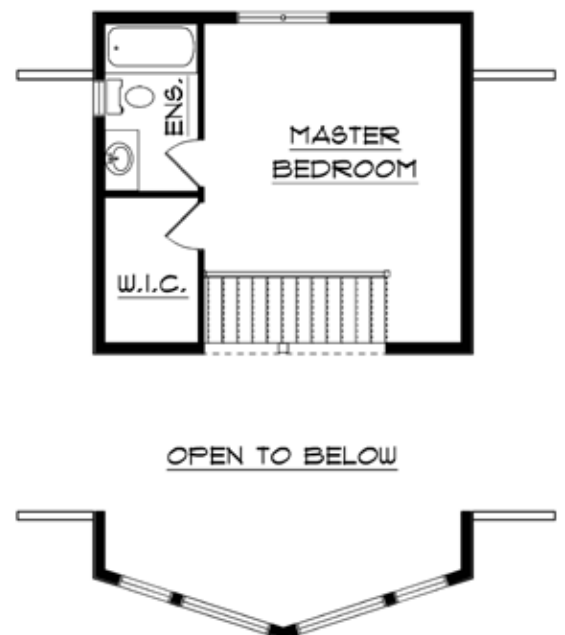

UPPER FLOOR