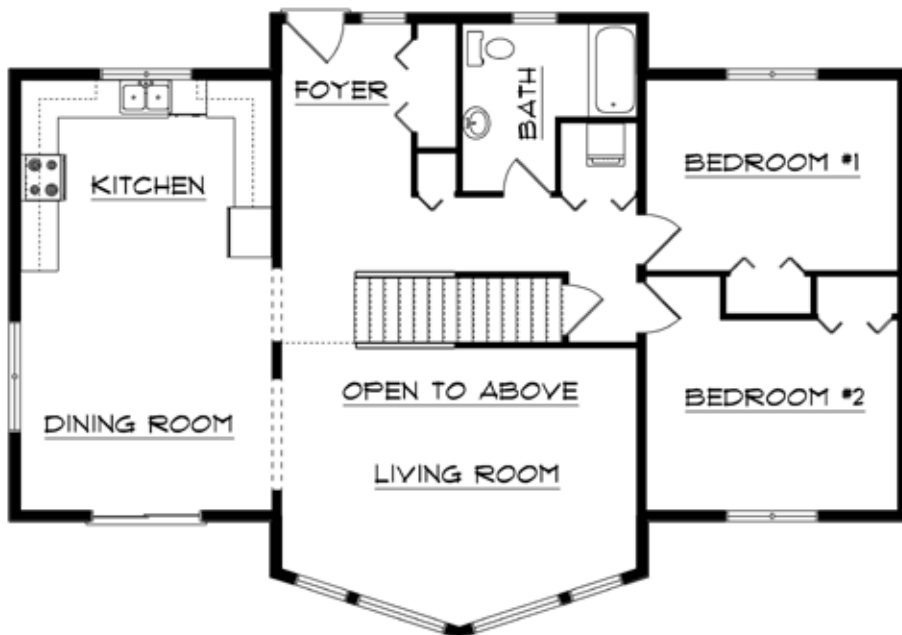

Pacific Homes

Building your trust. Building your dream home.

Custom Home and
Cottage Packages

1-800-667-3511
pacific-homes.com

HIGHLAND Package

MAIN FLOOR

1,305 SQ FT

UPPER FLOOR

320 SQ FT

THE HIGHLAND PACKAGE | This enticing three bedroom chalet design features a light-filled floor plan that compliments its straight-forward layout and comfortable atmosphere. The Highland is perfect for properties with an impressive view.

MAIN FLOOR

UPPER FLOOR

HIGHLAND Package

Pacific Homes

Building your trust. Building your dream home.