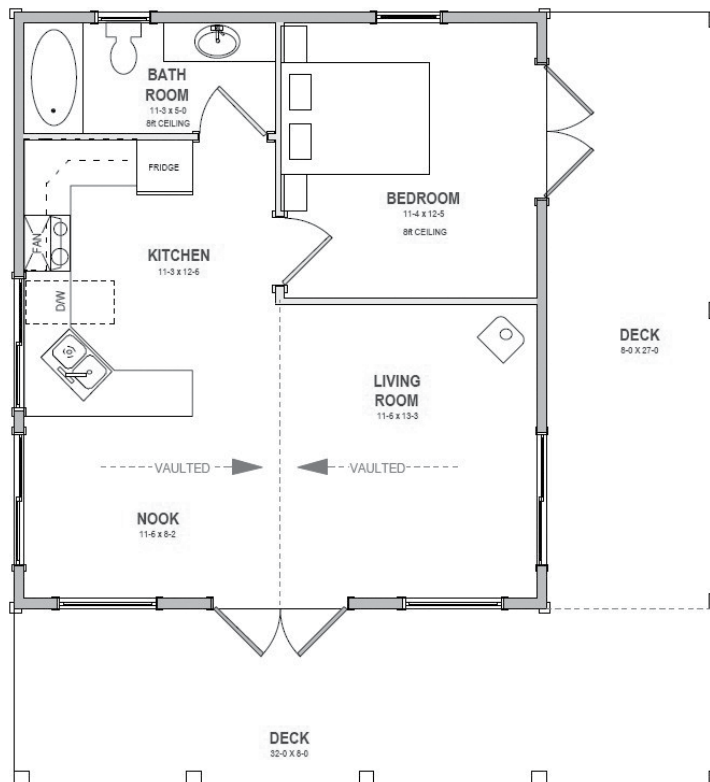

Pacific Homes

Building your trust. Building your dream home.

Custom Home and
Cottage Packages

1-800-667-3511
pacific-homes.com

GILFORD Package

MAIN FLOOR

646 SQ FT

THE GILFORD PACKAGE | This one bedroom, quiet cottage features a convenient and cozy one level living space complimented by a large and inviting deck. High windows in the main living area add more warmth and light to your cottage atmosphere.

MAIN FLOOR

GILFORD Package

MAIN FLOOR