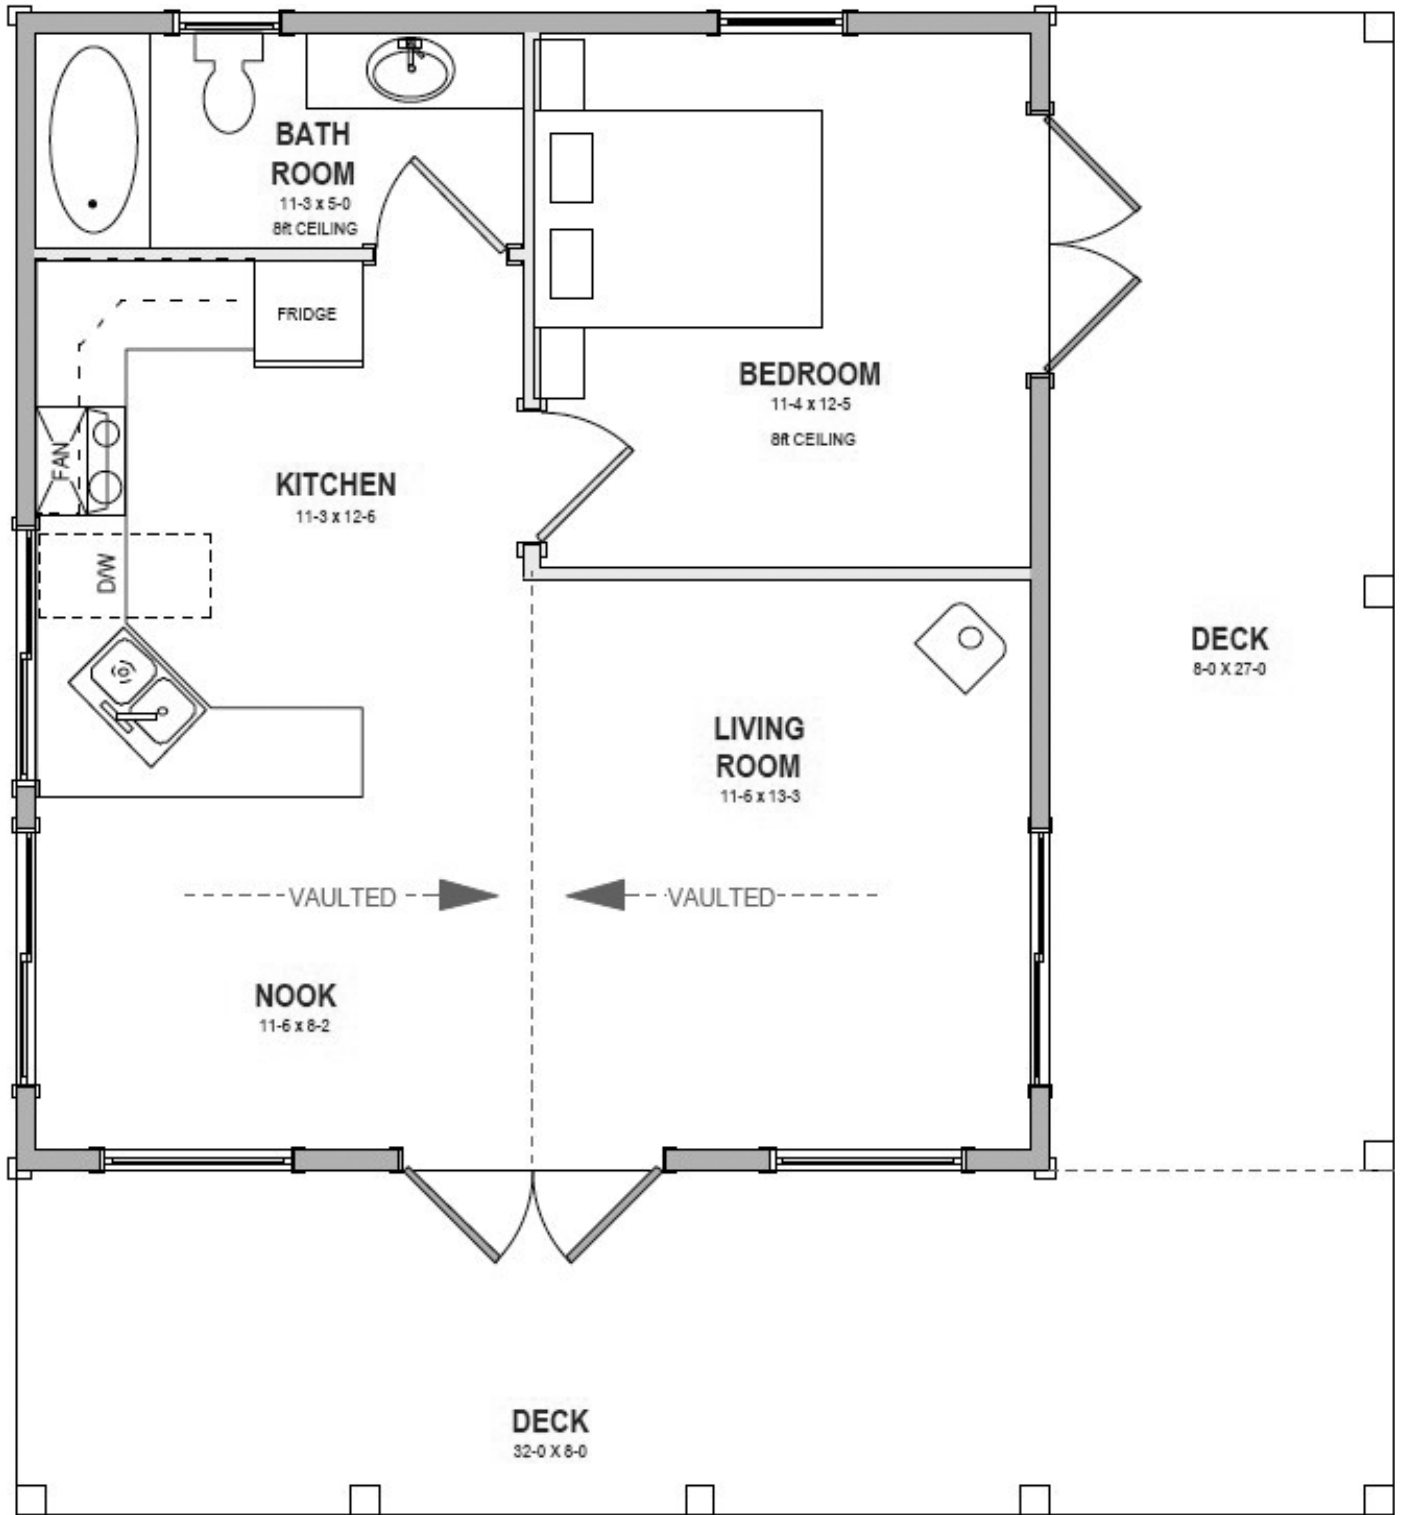

Pacific Homes

Building your trust. Building your dream home.

Custom Home and
Cottage Packages

1-800-667-3511
pacific-homes.com

GILFORD Package

MAIN FLOOR

646 SQ FT

THE GILFORD PACKAGE | This one bedroom, quiet cottage features a convenient and cozy one level living space complimented by a large and inviting deck. High windows in the main living area add more warmth and light to your cottage atmosphere.

MAIN FLOOR

GILFORD Package

MAIN FLOOR