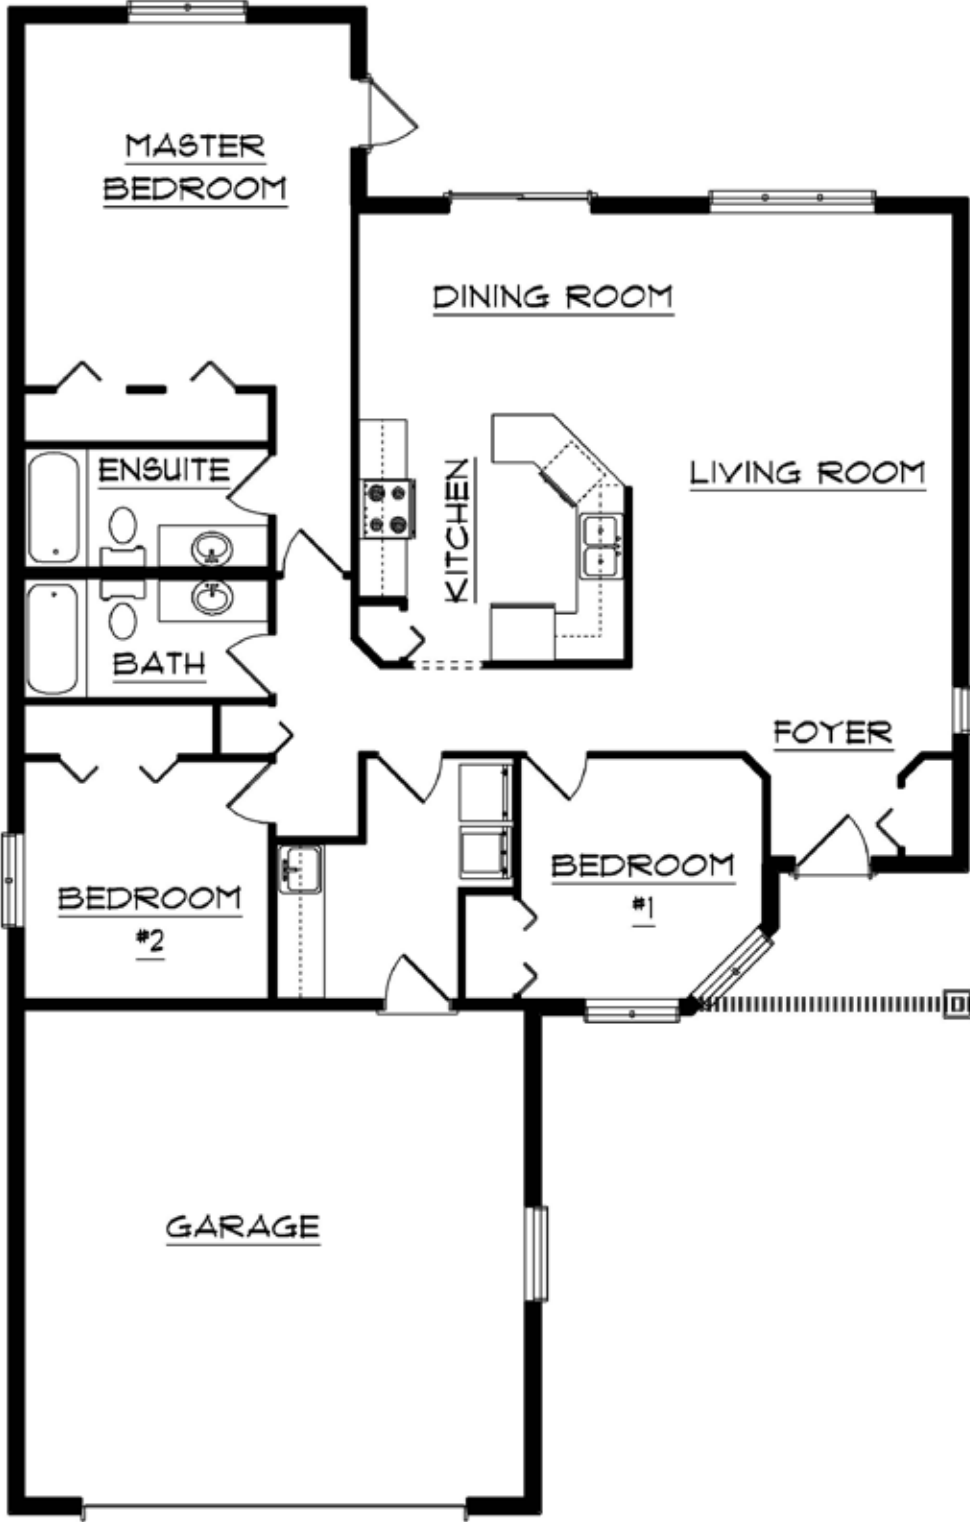

## ENGELMANN Package

MAIN FLOOR

1,424 SQ FT

GARAGE

462 SQ FT

**THE ENGELMANN PACKAGE** | This great compact design, three bedroom Engelmann has a very efficient use of space without compromising on comfort and includes all the features of a delightful family home.

MAIN FLOOR

MAIN FLOOR